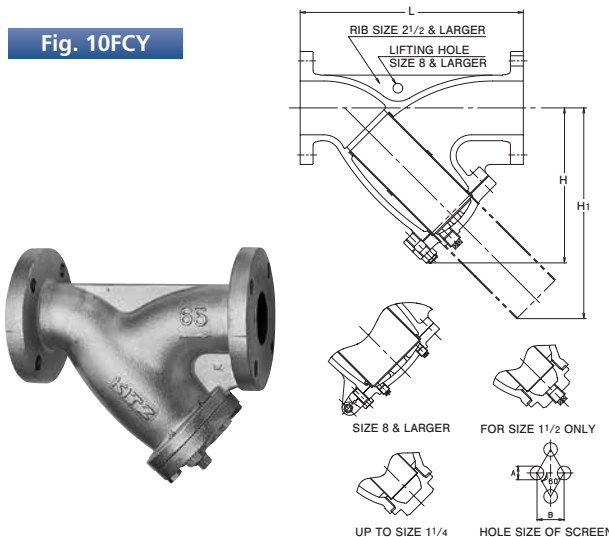

10K

Y-PATTERN STRAINER

Bolted cover, Y-pattern body, Punched stainless steel plate screen.

Fig. 10FCY

Materials

Parts	Material	JIS Spec.
Body	Cast Iron	FC200
Cap	Brass	C3771BE
Cover 3/8 to 1 1/2	Cast Iron	FC200
2 & larger	Stainless Steel	SUS304
Screen	Asbestos-free	
Gasket	Carbon Steel	
Cover bolt/nut	Carbon Steel	
Plug	Stainless Steel	SUS304

Screen dimensions

Valve Size	A	B
3/8 to 2	1.4ø	2.4mm
2 1/2 to 5	1.5ø	2.5mm
6 & 8	3.0ø	5.0mm
10 to 14	5.0ø	7.0mm

120°C Non-shock water: 1.4 MPa
120°C Water, oil, air: 1.0 MPa
120°C Gas: 0.2 MPa, Saturated steam: 0.7 MPa

Strainer dimensions

Valve Size	B	3/8	1/2	3/4	1	1 1/4	1 1/2	2	2 1/2	3	4	5	6	8	10	12	14
L	A	10	15	20	25	32	40	50	65	80	100	125	150	200	250	300	350
L	Face-to-face	115	125	140	150	170	190	230	305	360	415	465	515	580	680	800	950
H	Height	46	57	63	77	90	100	138	208	237	280	325	370	457	536	625	741
H1		64	82	91	114	134	146	173	289	335	388	446	497	643	768	893	1047