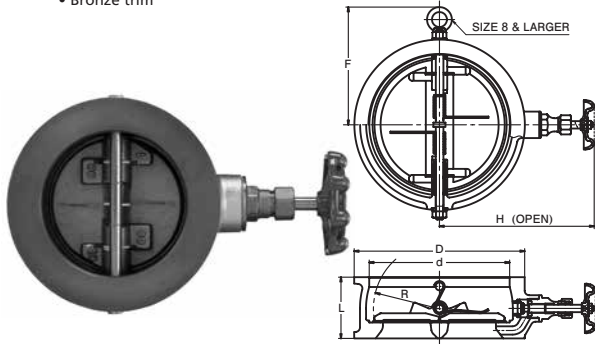

10K

WAFER TYPE CHECK VALVE

Fig. 10FWZ

• Bronze trim

Materials

Parts	Material	JIS Spec.
Body	Cast Iron	FC250+NBR
Pin	Stainless Steel	SUS304
Disc	Bronze	CAC406
Nut 6 to 18	Stainless Steel	SUS304
Plug 1 1/2 to 5	Carbon Steel	S45CH

Bypass Valve

Parts	Material	JIS Spec.
Bonnet 1 1/2 to 5	Brass	C3771BE
6 to 18	Bronze	CAC406
Stem	Brass	C3531
Disc	Brass	C3531
Body seat ring	Brass	C3531
Grand packing	Asbestos-free	

Design Specifications

Items	
Shell wall thickness and general valve design	KITZ Standard
Face-to-face dimensions, end-to-end dimensions	KITZ Standard
End flange dimensions, gasket contact facing	Wafer Type (JIS 10K)

80°C Non-shock water: 1.4 MPa
80°C Water, oil, air: 1.0 MPa

10K

Y-PATTERN STRAINER

Bolted cover, Y-pattern body, Punched stainless steel plate screen.

Fig. 10FCY

Materials

Parts	Material	JIS Spec.
Body	Cast Iron	FC200
Cap	Brass	C3771BE
Cover 3/8 to 1 1/2	Cast Iron	FC200
2 & larger	Stainless Steel	SUS304
Screen	Asbestos-free	
Gasket	Carbon Steel	
Cover bolt/nut	Carbon Steel	
Plug	Stainless Steel	SUS304